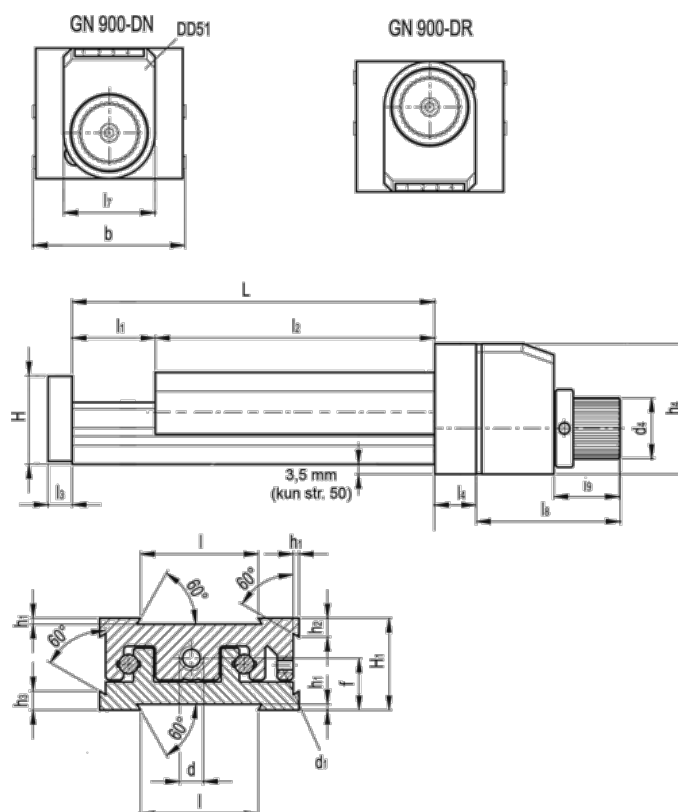

Data Sheet

Article number: 20774023

Description: Adjustable slide unit
GN 900-80-220-100-DN-1

Measures

b = 80	h2 = 10.0	l7 = 33
d = M8x1	h3 = 10.0	l8 = 55
d1 = M5	h4 = 51	l9 = 27
d4 = 22	l = 50	
f = 20.5	L - l1 = 220-100	
H = 35.5	l2 = 120	
h1 = 2.0	l3 = 8	
H1 = 36	l4 = 16	